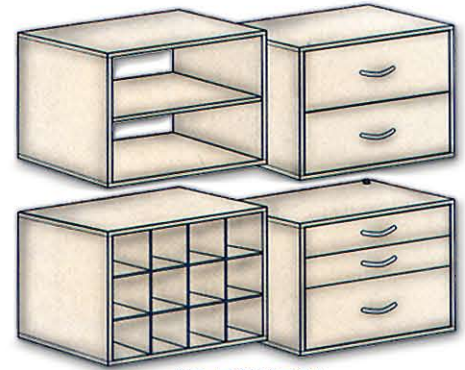

Adjustable Shelving & Cabinetry Products

The SCHULTE "Freedom Rail" system makes it a snap to put together a Closet, Pantry, or Office organizing system. It's Easy!

Hanging Rails

Profile & Wood Shelving

Hanging Uprights

Shelf Brackets

Wood Shelf Brackets

Chrome Rods

Angled Brackets (for Shoe Shelf)

"O-BOXES" (in Maple, Cherry & White)

item & description		sku #	price	qty.	extension
<p>hanging rail & upright</p>	24" rail	nickel 230565 white 208025	\$13		
	40" rail	nickel 230573 white 600970	\$16		
	64" rail	nickel 230581 white 188177	\$22		
	80" rail	nickel 230599 white 600975	\$25		
	30" upright	nickel 230607 white 208033	\$13		
	48" upright	nickel 230615 white 600980	\$16		
	78" upright	nickel 230623 white 600985	\$25		
	90" upright	nickel 230631 white 208041	\$32		
<p>wall-mount upright</p>		sku #	price	qty.	extension
	6 1/4" upright	white 188110	\$6		
	28" upright	white 600950	\$8		
	39 1/4" upright	white 600955	\$9		
	63" upright	white 600960	\$13		
	78" upright	white 600965	\$15		
<p>steel shelf bracket</p>	12" bracket	nickel 230649 white 211853	\$7		
	16" bracket	nickel 230656 white 211855	\$8		
	20" bracket	nickel 230664 white 173385	\$13		
<p>slanted shoe shelf bracket</p>	12" shoe bracket	nickel 230797	\$6		
	12" shoe bracket	white 230805	\$6		